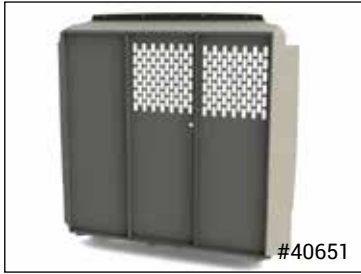

PRODUCTS FEATURED IN THE RAM PACKAGES

For complete details on all parts in this catalog, please visit www.kargomaster.com.

Steel Partition

#40651