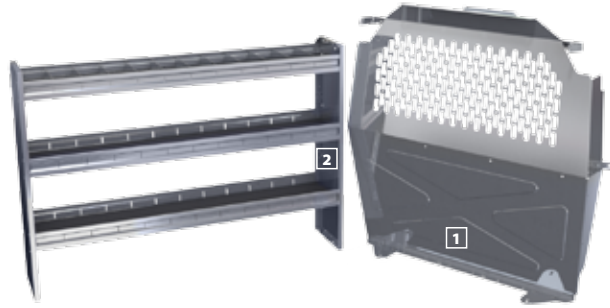

RAM PROMASTER CITY ALUMINUM VAN PACKAGES

COMMERCIAL SHELVING // Compact Cargo Vans

400AL PACKAGE

	Part #	Description	Qty
1	#4067A	Partition	1
2	#4862A	62" W x 12" D x 43" H Shelf with 11 Shelf Dividers	1