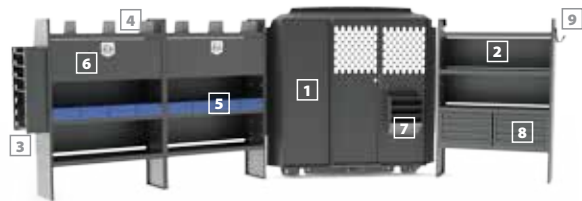

42PML PACKAGE

Long Wheel Base // NOT SHOWN

Part #	Description	Qty
1 #40651 + #4064P	Partition & Wing Kit	1
2 #48524	52" W x 14" D x 60" H Shelves	3
3 #40230	5 Spindle Wire Reel Holder	1
4 #40030	Shelf Divider (Set of 6)	1
5 #40310	10" W Plastic Bins	10
6 #40040	52" W Shelf Door Kits	2
7 #40270	Hanging File Rack	1
8 #40090	Steel 4 Drawer Cabinets	2
9 #40060	3-Prong "J" Hook	1
10 #48190	10" L Shelf Lip	1