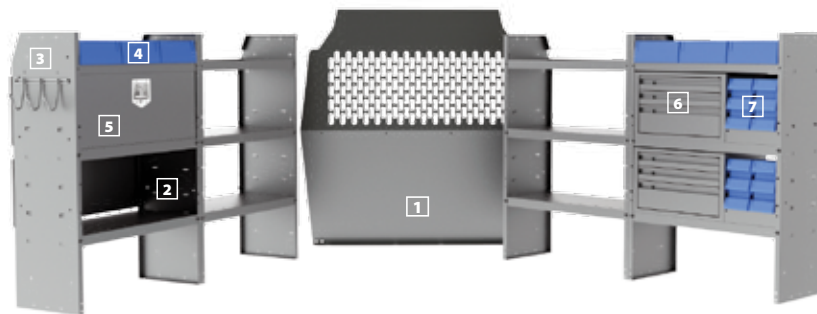

GENERAL SERVICE // Compact Cargo Vans

42TCL PACKAGE

	Part #	Description	Qty
1	#40670	Partition	1
2	#4832L	32" W x 14" D x 43" H Shelves	4
3	#40060	3-Prong "J" Hook	1
4	#40310	10" W Plastic Shelf Bins	6
5	#40020	32" W Shelf Door Kit	1
6	#40080	Steel 3 Drawer Cabinet	2
7	#48250	Plastic Shelf Bin Modules	2