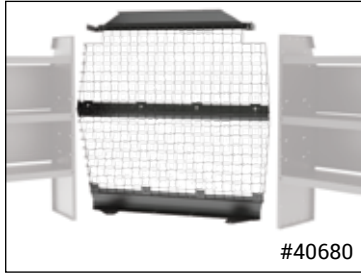

Compact Van Wire Partition

#40680