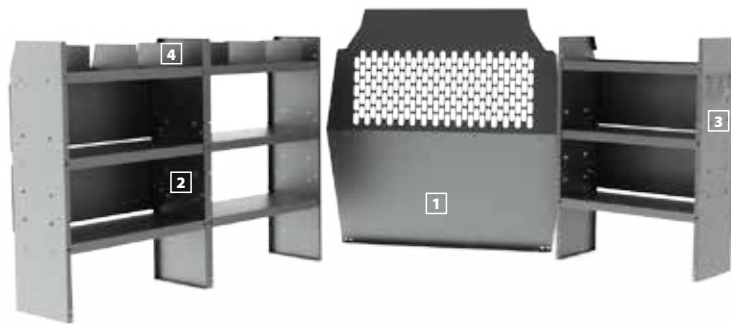

DELUXE COMMERCIAL SHELVING // Compact Cargo Vans

41TCL PACKAGE

	Part #	Description	Qty
1	#40670	Partition	1
2	#4832L	32" W x 14" D x 43" H Shelves	3
3	#40060	3-Prong "J" Hook	1
4	#40030	Shelf Divider (Set of 6)	1