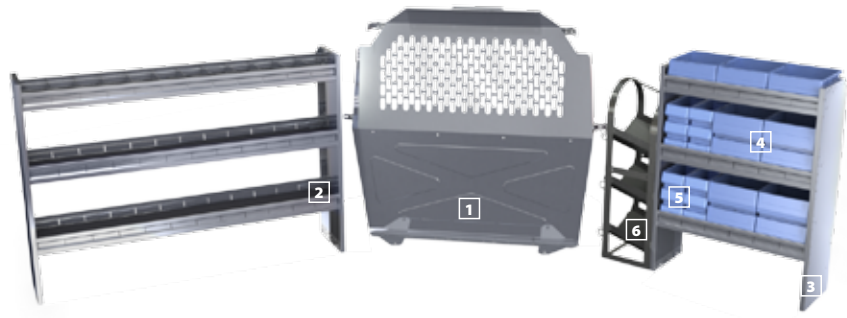

HVAC // Compact Cargo Vans

402AL PACKAGE

	Part #	Description	Qty
1	#4067A	Partition	1
2	#4862A	62" W x 12" D x 43" H Shelf with 11 Shelf Dividers	1
3	#4832A	32" W x 12" D x 43" H Shelf with 5 Shelf Dividers	1
4	#40310	10" W Plastic Shelf Bins	11
5	#40330	5" W Plastic Shelf Bins	12
6	#40200	3-Tier Refrigerant Tank Rack (Steel)	1