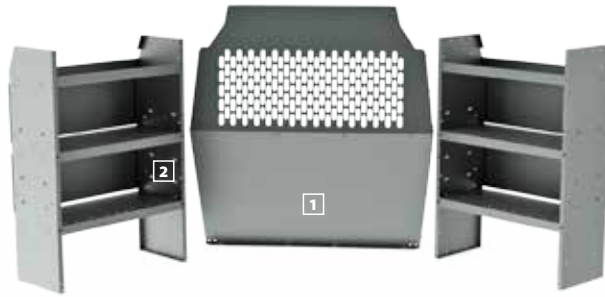

RAM PROMASTER CITY STEEL VAN PACKAGES

COMMERCIAL SHELVING // Compact Cargo Vans

40TCL PACKAGE

	Part #	Description	Qty
1	#40670	Partition	1
2	#4832L	32" W x 14" D x 43" H Shelves	2