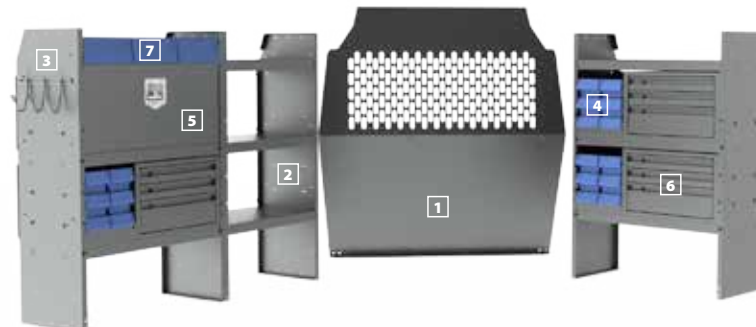

PLUMBING // Compact Cargo Vans

43TCL PACKAGE

	Part #	Description	Qty
1	#40670	Partition	1
2	#4832L	32" W x 14" D x 43" H Shelves	3
3	#40060	3-Prong "J" Hook	1
4	#48250	Plastic Shelf Bin Modules	3
5	#40020	32" W Shelf Door Kit	1
6	#40080	Steel 3 Drawer Cabinets	3
7	#40310	10" W Plastic Shelf Bins	3