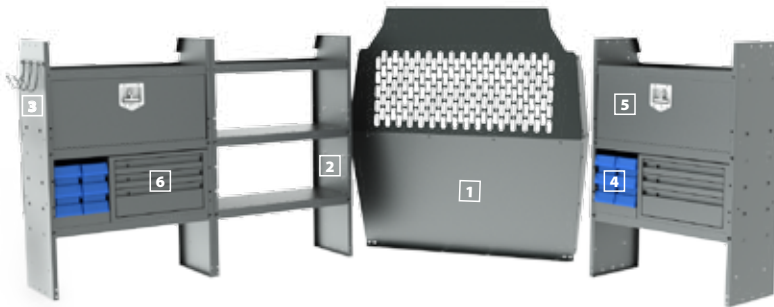

TELECOM // Compact Cargo Vans

46TCL PACKAGE

	Part #	Description	Qty
1	#40670	Partition	1
2	#4832L	32" W x 14" D x 43" H Shelves	3
3	#40060	3-Prong "J" Hook	1
4	#48250	Plastic Shelf Bin Module	2
5	#40020	32" W Shelf Door Kits	2
6	#40080	Steel 3 Drawer Cabinets	2