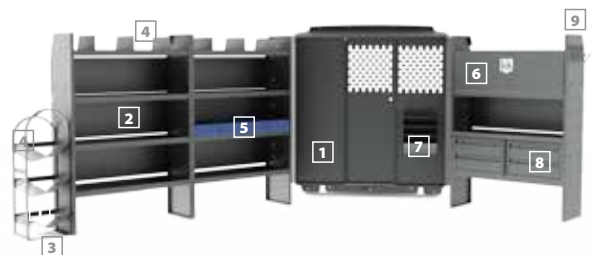

45PML PACKAGE

Long Wheel Base // NOT SHOWN			
Part #	Description	Qty	
1 #40651 + #4064P	Partition & Wing Kit	1	
2 #48524	52" W x 14" D x 60" H Shelves	3	
3 #40200	3-Tier Refrigerator Tank Rack	1	
4 #40030	Shelf Divider (Set of 6)	1	
5 #40310	Plastic Shelf Bins	5	
6 #40040	52" W Shelf Door Kit	1	
7 #40270	Hanging File Rack	1	
8 #40070	Steel 2 Drawer Cabinets	2	
9 #40060	3-Prong "J" Hook	1	
10 #48190	10" L Shelf Lip (Not Shown)	1