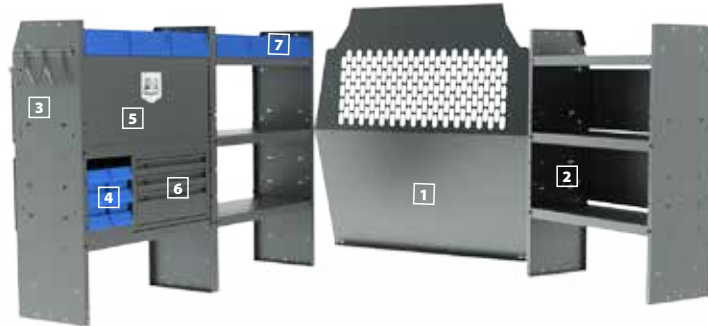

RAM PROMASTER CITY STEEL VAN PACKAGES

ELECTRICAL CONTRACTOR // Compact Cargo Vans

44TCL PACKAGE

	Part #	Description	Qty
1	#40670	Partition	1
2	#4832L	32" W x 14" D x 43" H Shelves	3
3	#40060	3-Prong "J" Hook	1
4	#48250	Plastic Shelf Bin Module	1
5	#40020	32" W Shelf Door Kit	1
6	#40080	Steel 3 Drawer Cabinet	1
7	#40310	10" W Plastic Shelf Bins	6