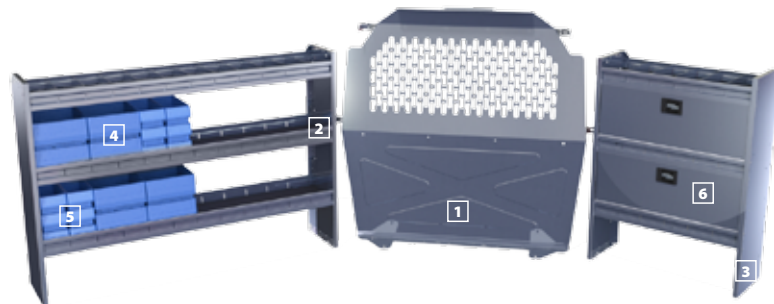

TELECOM // Compact Cargo Vans

403AL PACKAGE

	Part #	Description	Qty
1	#4067A	Partition	1
2	#4862A	62" W x 12" D x 43" H Shelf with 11 Shelf Dividers	1
3	#4832A	32" W x 12" D x 43" H Shelf with 5 Shelf Dividers	1
4	#40310	10" W Plastic Shelf Bins	8
5	#40330	5" W Plastic Shelf Bins	12
6	#4002A	32" Wide Aluminum Door Kit	2