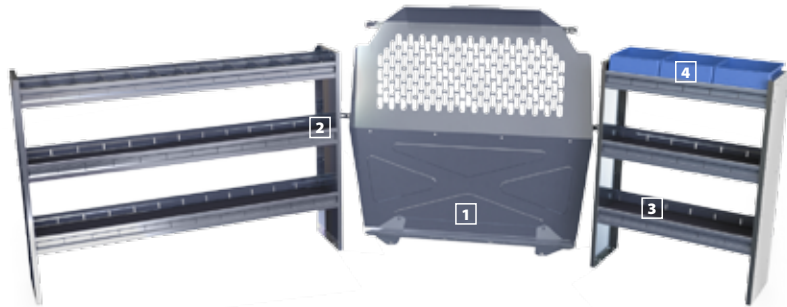

DELUXE SHELVING // Compact Cargo Vans

401AL PACKAGE

	Part #	Description	Qty
1	#4067A	Partition	1
2	#4862A	62" W x 12" D x 43" H Shelf with 11 Shelf Dividers	1
3	#4832A	32" W x 12" D x 43" H Shelf with 5 Shelf Dividers	1
4	#40310	10" W Plastic Shelf Bins	3