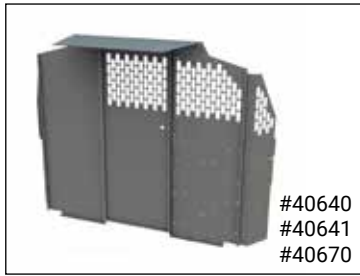

PRODUCTS FEATURED IN GMC/CHEVY PACKAGES

For complete details on all parts in this catalog, please visit www.kargomaster.com.

#40640
#40641
#40670