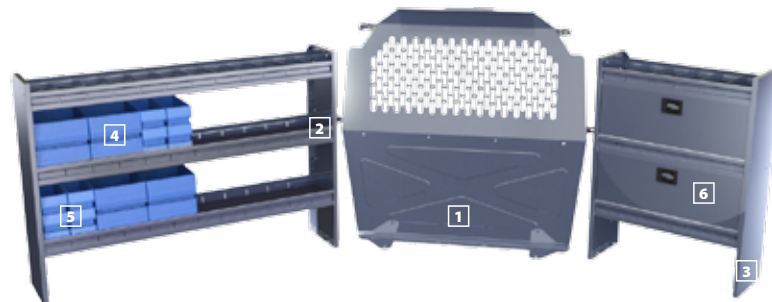

TELECOM // 43" H Shelves // Compact Cargo Vans

403AL PACKAGE

Part #	Description	Qty
1 #4067A	Partition	1
2 #4862A	62" W x 14" D x 43" H Shelf with 11 Shelf Dividers	1
3 #4832A	32" W x 14" D x 43" H Shelf with 5 Shelf Dividers	1
4 #40310	10" W Plastic Shelf Bins	8
5 #40330	5" W Plastic Shelf Bins	12
6 #4002A	32" W Door Kits	2