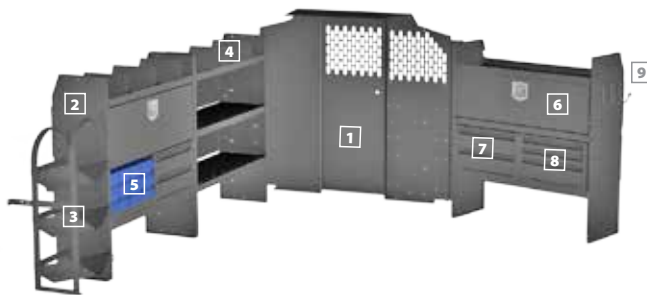

HEATING & AC REPAIR // 46" H Shelves

4006C PACKAGE

Part #	Description	Qty	Part #	Description	Qty
1 #40640 + #4064C	Partition & Wing Kit	1	6 #40010	42" W Shelf Door Kits	2
2 #48420	42" W x 14" D x 46" H Shelves	3	7 #40070	Steel 2 Drawer Cabinets	2
3 #40200	3-Tier Refrigerant Tank Rack	1	8 #40080	Steel 3 Drawer Cabinet	1
4 #40030	Shelf Divider (Set of 6)	1	10 #40060	3-Prong "J" Hook	1
5 #48240	Plastic Shelf Bin Module	1			

EZ GENERAL SERVICE // 46" H Shelves

4007C PACKAGE

Part #	Description	Qty
1 #40640 + #4064C	Partition & Wing Kit	1
2 #48420	42" W x 14" D x 46" H Shelves	2
3 #40060	3-Prong "J" Hook	1
4 #40030	Shelf Divider (Set of 6)	1
5 #40250 + #40260	56" L Steel 3 Drawer Unit & Wheel Well Stand	1
6 #40310	10" W Plastic Shelf Bins	4