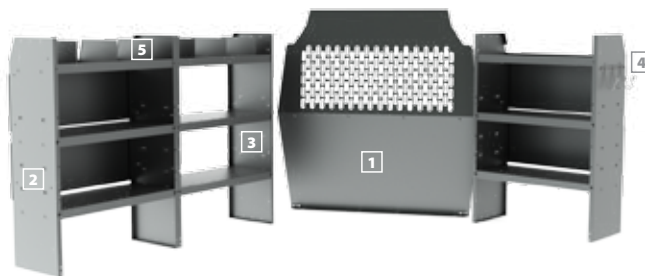

CHEVY CITY EXPRESS STEEL VAN PACKAGES

COMMERCIAL SHELVING // 43" H Shelves // Compact Cargo Vans

400CE PACKAGE

	Part #	Description	Qty
1	#40670	Partition	1
2	#4832L	32" W x 14" D x 43" H Shelves	2

DELUXE COMMERCIAL // 43" H Shelves // Compact Cargo Vans

401CE PACKAGE

	Part #	Description	Qty
1	#40670	Partition	1
2	#4832L	32" W x 14" D x 43" H Shelves	2
3	#4826L	26" W x 14" D x 43" H Shelf	1
4	#40060	3-Prong "J" Hook	1
5	#40030	Shelf Divider (Set of 6)	1

GENERAL SERVICE // 43" H Shelves // Compact Cargo Vans

402CE PACKAGE

	Part #	Description	Qty
1	#40670	Partition	1
2	#4832L	32" W x 14" D x 43" H Shelves	2
3	#4826L	26" W x 14" D x 43" H Shelves	2
4	#40060	3-Prong "J" Hook	1
5	#40310	10" W Plastic Shelf Bins	6
6	#40020	32" W Shelf Door Kit	1
7	#40080	Steel 3 Drawer Cabinets	2
8	#48250	Plastic Shelf Bin Modules	2

TELECOM // 43" H Shelves // Compact Cargo Vans

403CE PACKAGE

	Part #	Description	Qty
1	#40670	Partition	1
2	#4832L	32" W x 14" D x 43" H Shelves	2
3	#4826L	26" W x 14" D x 43" H Shelf	1
4	#40060	3-Prong "J" Hook	1
5	#48250	Plastic Shelf Bin Modules	3
6	#40020	32" W Shelf Door Kit	1
7	#40080	Steel 3 Drawer Cabinets	3
8	#40310	10" W Plastic Shelf Bins	3