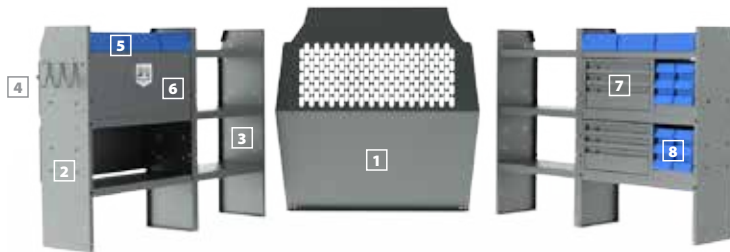

GENERAL SERVICE // 43" H Shelves // Compact Cargo Vans

402CE PACKAGE

	Part #	Description	Qty
1	#40670	Partition	1
2	#4832L	32" W x 14" D x 43" H Shelves	2
3	#4826L	26" W x 14" D x 43" H Shelves	2
4	#40060	3-Prong "J" Hook	1
5	#40310	10" W Plastic Shelf Bins	6
6	#40020	32" W Shelf Door Kit	1
7	#40080	Steel 3 Drawer Cabinets	2
8	#48250	Plastic Shelf Bin Modules	2