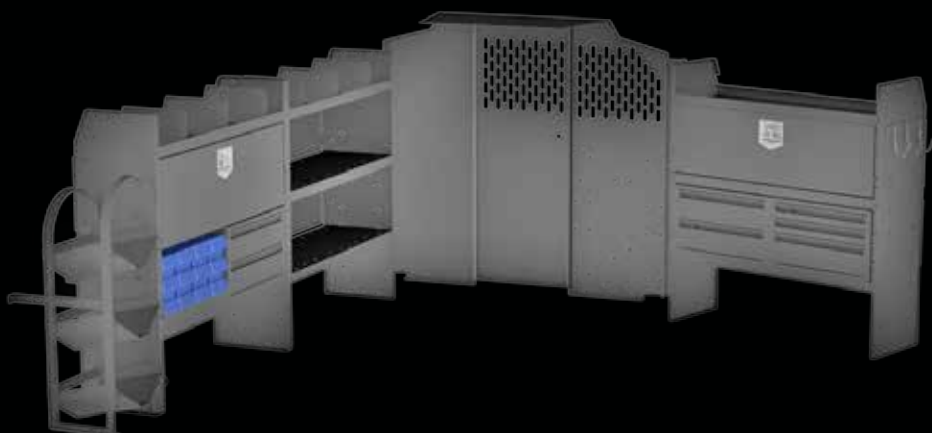

KARGO MASTER®

WE PUT EVERYTHING WITHIN REACH.

Cargo Van Racks & Interior Equipment

GMC/CHEVY

2017 PRODUCTS

CATALOG

WWW.KARGOMASTER.COM
800-343-7486

CHEVY CITY EXPRESS ALUMINUM PACKAGES