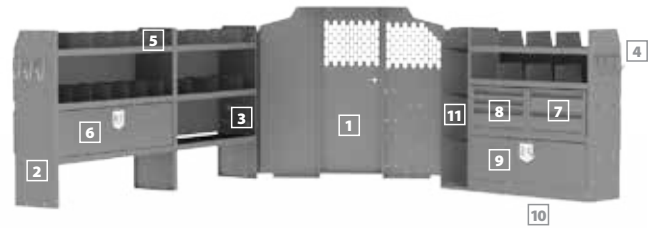

GENERAL CONTRACTOR // 46" H Shelves

4002C PACKAGE

	Part #	Description	Qty		Part #	Description	Qty
1	#40640 + #4064C	Partition & Wing Kit	1	7	#40070	Steel 2 Drawer Cabinet	1
2	#48520	52" W x 14" D x 46" H Shelf	1	8	#40080	Steel 3 Drawer Cabinet	1
3	#48420	42" W x 14" D x 46" H Shelves	2	9	#40010	42" W Shelf Door Kit	1
4	#40060	3-Prong "J" Hooks	2	10	#48220	42" Floor Angle	1
5	#40030	Shelf Dividers (Set of 6)	4	11	#40280	Standing Binder Rack	1
6	#40040	52" W Shelf Door Kit	1