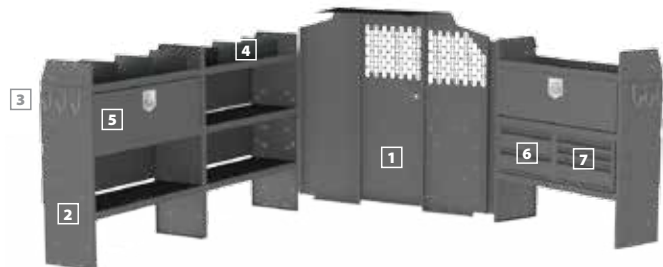

GENERAL SERVICE // 46" H Shelves

4004C PACKAGE

	Part #	Description	Qty
1	#40640 + #4064C	Partition & Wing Kit	1
2	#48420	42" W x 14" D x 46" H Shelves	3
3	#40060	3-Prong "J" Hooks	2
4	#40030	Shelf Divider (Set of 6)	1
5	#40010	42" W Shelf Door Kits	2
6	#40070	Steel 2 Drawer Cabinet	1
7	#40080	Steel 3 Drawer Cabinet	1