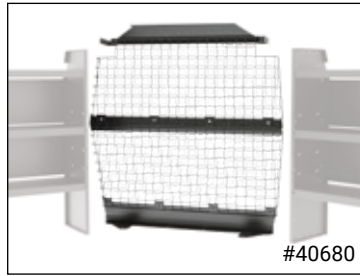

PRODUCTS FEATURED IN GMC/CHEVY PACKAGES

For complete details on all parts in this catalog, please visit www.kargomaster.com.

#40640
#40641
#40670

#40680

#4826L
#4832L
#48320
#48324
#48420
#48520

#40010
#40020
#40040

#40070
#40080
#40090

#40250

#40220

#40100
#40200

#40280

#40230

#40270

#48240

#4067A

#4832A
#4862A

#4002A