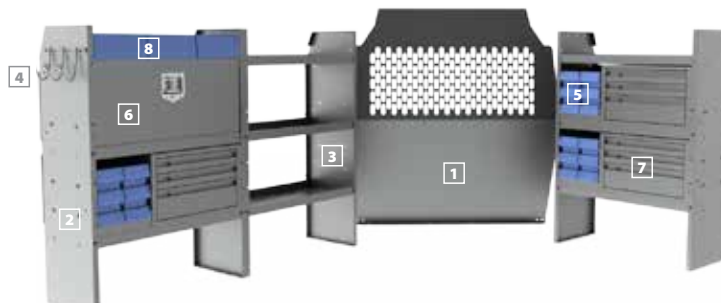

TELECOM // 43" H Shelves // Compact Cargo Vans

403CE PACKAGE

	Part #	Description	Qty
1	#40670	Partition	1
2	#4832L	32" W x 14" D x 43" H Shelves	2
3	#4826L	26" W x 14" D x 43" H Shelf	1
4	#40060	3-Prong "J" Hook	1
5	#48250	Plastic Shelf Bin Modules	3
6	#40020	32" W Shelf Door Kit	1
7	#40080	Steel 3 Drawer Cabinets	3
8	#40310	10" W Plastic Shelf Bins	3