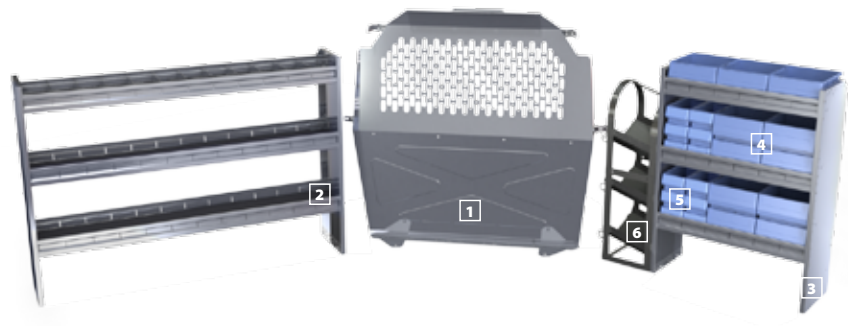

HVAC // 43" H Shelves // Compact Cargo Vans

402AL PACKAGE

Part #	Description	Qty
1 #4067A	Partition	1
2 #4862A	62" W x 14" D x 43" H Shelf with 11 Shelf Dividers	1
3 #4832A	32" W x 14" D x 43" H Shelf with 5 Shelf Dividers	1
4 #40310	10" W Plastic Shelf Bins	11
5 #40330	5" W Plastic Shelf Bins	12
6 #40200	3 Tier Refrigerant Tank Rack (Steel)	1