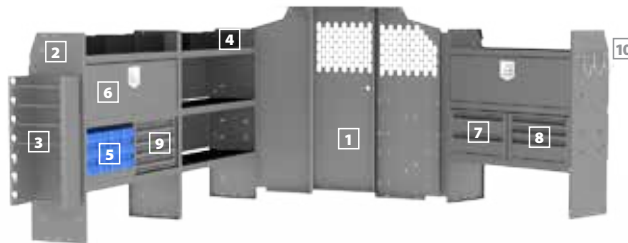

GMC/CHEVY EXPRESS STEEL VAN PACKAGES

ELECTRIC & GAS APPLIANCE REPAIR // 46" H Shelves

4005C PACKAGE

Part #	Description	Qty	Part #	Description	Qty
1 #40640 + #4064C	Partition & Wing Kit	1	6 #40010	42" W Shelf Door Kits	2
2 #48420	42" W x 14" D x 46" H Shelves	3	7 #40070	Steel 2 Drawer Cabinet	1
3 #40230	5 Spindle Wire Reel Holder	1	8 #40080	Steel 3 Drawer Cabinet	1
4 #40030	Shelf Divider (Set of 6)	1	9 #40090	Steel 4 Drawer Cabinet	1
5 #48240	Plastic Shelf Bin Module	1	10 #40060	3-Prong "J" Hook	1