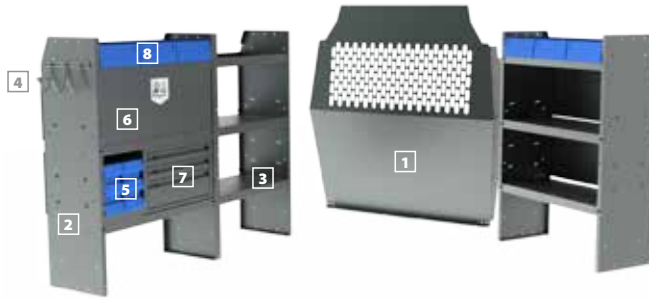

CHEVY CITY EXPRESS STEEL VAN PACKAGES

ELECTRICAL CONTRACTOR // 43" H Shelves // Compact Cargo Vans

404CE PACKAGE

Part #	Description	Qty
1	#40670 Partition	1
2	#4832L 32" W x 14" D x 43" H Shelves	2
3	#4826L 26" W x 14" D x 43" H Shelf	1
4	#40060 3-Prong "J" Hook	1
5	#48250 Plastic Shelf Bin Modules	1
6	#40020 32" W Shelf Door Kit	1
7	#40080 Steel 3 Drawer Cabinet	1
8	#40310 10" W Plastic Shelf Bins	6

HVAC // 46" H Shelves // Compact Cargo Vans

405CE PACKAGE

Part #	Description	Qty
1	#40670 Partition	1
2	#48420 42" W x 14" D x 46" H Shelf	1
3	#4832L 32" W x 14" D x 43" H Shelf	1
4	#48250 Plastic Shelf Bin Modules	2
5	#40200 3-Tier Refrigerant Tank Rack	1
6	#40080 Steel 3 Drawer Cabinets	2
7	#40310 10" W Plastic Shelf Bins	3
8	#40060 3-Prong "J" Hook	1