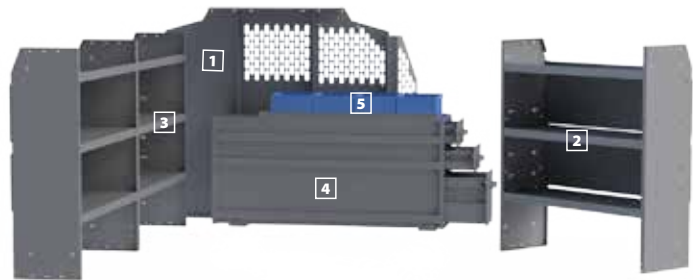

UTILITY ECONO VAN RACKS

FEATURES & BENEFITS

- > Available with 2 or 3 heavy-duty 1.75" square steel crossbars. Wide mount feet clamp securely to rain gutter. Feet coated at bottom to protect rain gutter paint.
- > Each model fits full-sized GM. Mount to rain gutter.
- > No drilling or cutting required.
- > Zinc epoxy primed for superior rust resistance.
- > Chip resistant WHITE ONLY powder coat.
- > Ladder stop included.
- > Low profile uprights enable access to low clearance parking facilities.