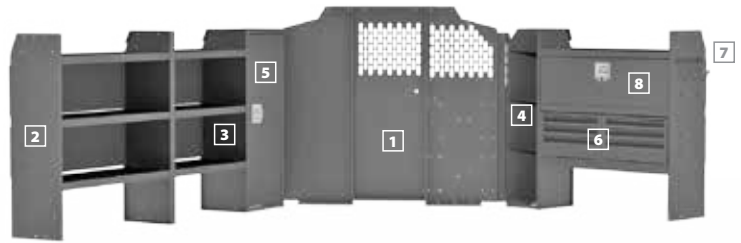

GMC/CHEVY EXPRESS STEEL VAN PACKAGES

AMERICA'S MOST POPULAR // 46" H Shelves

4011C PACKAGE

	Part #	Description	Qty
1	#40640 + #4064C	Partition & Wing Kit	1
2	#48420	42" W x 14" D x 46" H Shelves	2
3	#48320	32" W x 14" D x 46" H Shelf	1
4	#40280	Standing Binder Rack	1
5	#40220	Cabinet Locker Full Door	1
6	#40080	Steel 3 Drawer Cabinets	2
7	#40060	3-Prong "J" Hook	1
8	#40010	42" W Shelf Door Kit	1

EZ ALL TRADES // 46" H Shelves

4012C PACKAGE

	Part #	Description	Qty
1	#40640 + #4064C	Partition & Wing Kit	1
2	#48420	42" W x 14" D x 46" H Shelves	2
3	#48320	32" W x 14" D x 46" H Shelf	1
4	#40250	56" L Steel 3 Drawer Unit	1
5	#40310	10" W Plastic Shelf Bins	4