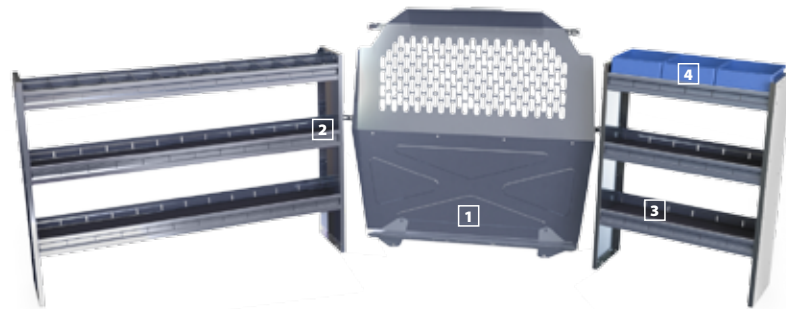

COMMERCIAL SHELF // 43" H Shelves // Compact Cargo Vans

400AL PACKAGE

Part #	Description	Qty
1 #4067A	Partition	1
2 #4862A	62" W x 14" D x 43" H Shelf with 11 Shelf Dividers	1

DELUXE SHELVING // 43" H Shelves // Compact Cargo Vans

401AL PACKAGE

Part #	Description	Qty
1 #4067A	Partition	1
2 #4862A	62" W x 14" D x 43" H Shelf with 11 Shelf Dividers	1
3 #4832A	32" W x 14" D x 43" H Shelf with 5 Shelf Dividers	1
4 #40310	10" W Plastic Shelf Bins	3