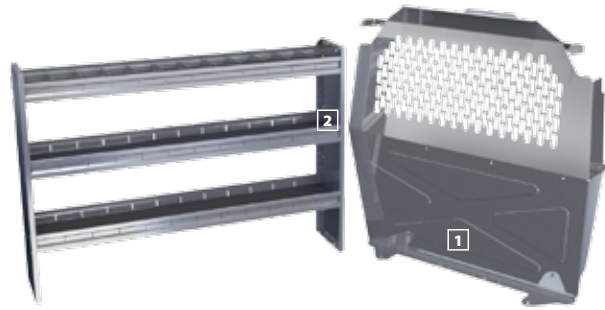

CHEVY CITY EXPRESS ALUMINUM PACKAGES

COMMERCIAL SHELF // 43" H Shelves // Compact Cargo Vans

400AL PACKAGE

Part #	Description	Qty
1 #4067A	Partition	1
2 #4862A	62" W x 14" D x 43" H Shelf with 11 Shelf Dividers	1