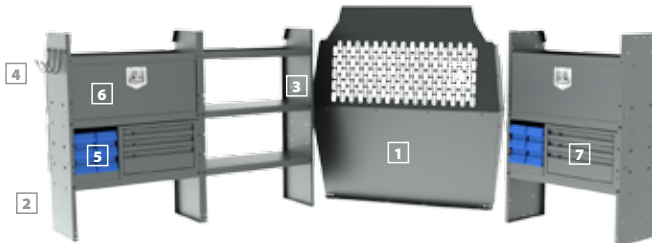

CHEVY CITY EXPRESS STEEL VAN PACKAGES

ELECTRICAL CONTRACTOR // 43" H Shelves // Compact Cargo Vans

404CE PACKAGE

Part #	Description	Qty
1	#40670 Partition	1
2	#4832L 32" W x 14" D x 43" H Shelves	2
3	#4826L 26" W x 14" D x 43" H Shelf	1
4	#40060 3-Prong "J" Hook	1
5	#48250 Plastic Shelf Bin Modules	1
6	#40020 32" W Shelf Door Kit	1
7	#40080 Steel 3 Drawer Cabinet	1
8	#40310 10" W Plastic Shelf Bins	6

HVAC // 46" H Shelves // Compact Cargo Vans

405CE PACKAGE

Part #	Description	Qty
1	#40670 Partition	1
2	#48420 42" W x 14" D x 46" H Shelf	1
3	#4832L 32" W x 14" D x 43" H Shelf	1
4	#48250 Plastic Shelf Bin Modules	2
5	#40200 3-Tier Refrigerant Tank Rack	1
6	#40080 Steel 3 Drawer Cabinets	2
7	#40310 10" W Plastic Shelf Bins	3
8	#40060 3-Prong "J" Hook	1

TELECOM // 43" H Shelves // Compact Cargo Vans

406CE PACKAGE

Part #	Description	Qty
1	#40670 Partition	1
2	#4832L 32" W x 14" D x 43" H Shelves	2
3	#4826L 26" W x 14" D x 43" H Shelf	1
4	#40060 3-Prong "J" Hook	1
5	#48250 Plastic Shelf Bin Module	2
6	#40020 32" W Shelf Door Kits	2
7	#40080 Steel 3 Drawer Cabinets	2

COMMERCIAL SHELVING (Wire Partition) // 43" H Shelves // Compact Cargo Vans

407CE PACKAGE

SWB NOT SHOWN

Part #	Description	Qty
1	#40680 Partition	1
2	#4832L 32" W x 14" D x 43" H Shelves	2

You can use either of our popular compact van partitions in any of the compact van packages. Choose either the #40670 steel partition or the #40680 wire partition.