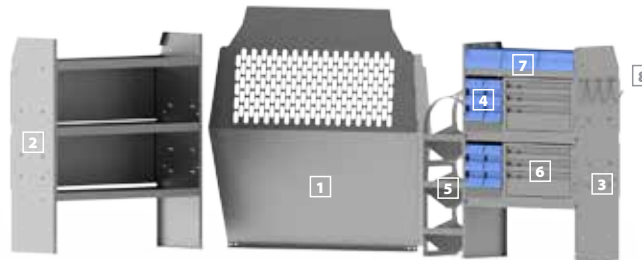

TELECOM // 43" H Shelves // Compact Cargo Vans

406CE PACKAGE

Part #	Description	Qty
1	#40670 Partition	1
2	#4832L 32" W x 14" D x 43" H Shelves	2
3	#4826L 26" W x 14" D x 43" H Shelf	1
4	#40060 3-Prong "J" Hook	1
5	#48250 Plastic Shelf Bin Module	2
6	#40020 32" W Shelf Door Kits	2
7	#40080 Steel 3 Drawer Cabinets	2