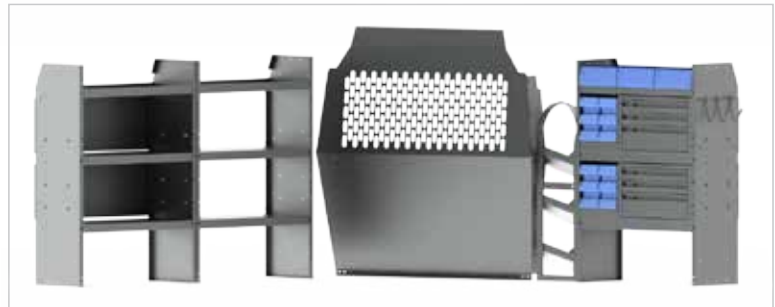

HVAC

Part #45TCL

Shelves are 32" W x 43" H x 14" D

Package Includes: (1) Partition #40670 ■ (3) 32" W Adjustable Shelves #4832L ■ (2) Steel 3 Drawer Cabinets #40080 ■ (1) 3-Tier Refrigerant Tank Rack #40200 ■ (1) 3-Prong "J" Hook #40060 ■ (2) Plastic Shelf Bin Modules #48250 ■ (3) Plastic Shelf Bins #40310