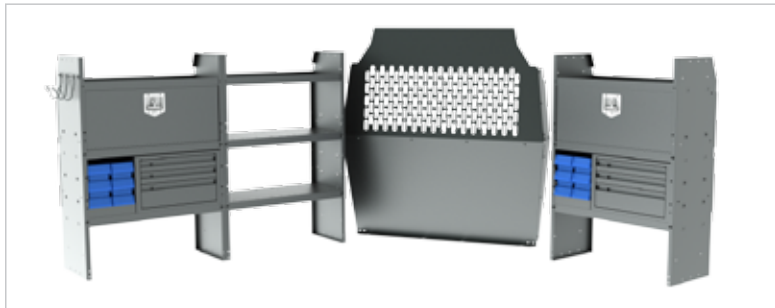

Telecom

Part #46TCL

Shelves are 32" W x 43" H x 14" D

Package Includes: (1) Partition #40670 ■ (3) 32" W Adjustable Shelves #4832L ■ (2) 32" W Shelf Door Kits #40020 ■ (2) Steel 3 Drawer Cabinets #40080 ■ (1) 3-Prong "J" Hook #40060 ■ (2) Plastic Shelf Bin Module #48250

Commercial Shelving (Wire Partition)

Part #47TCL

Shelves are 32" W x 43" H x 14" D

Package Includes: (1) Partition #40680 ■ (2) 32" W Adjustable Shelves #4832L