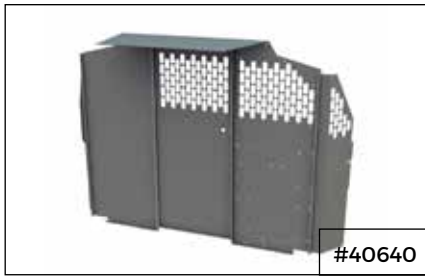

Products Featured in the Ram Packages

For complete details on all parts in this catalog, please visit www.kargomaster.com.

#40640