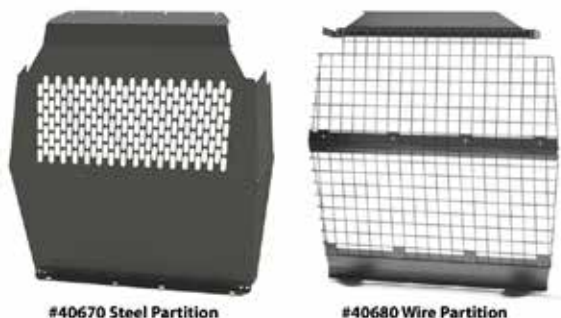

You can use either of our popular compact van partitions in any of the compact van packages. Choose either the #40670 steel partition or the #40680 wire partition.