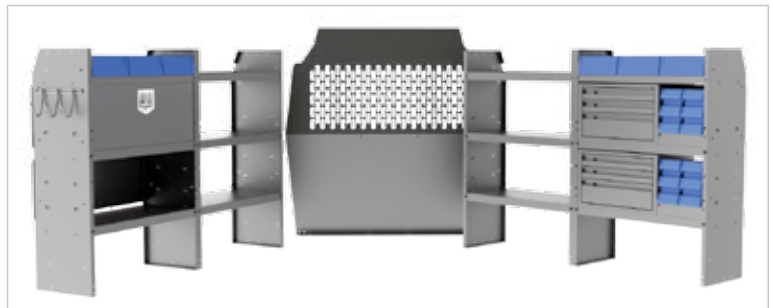

General Service

Part #42TCL

Shelves are 32" W x 43" H x 14" D

Package Includes: (1) Partition #40670 ■ (4) 32" W Adjustable Shelves #4832L ■ (1) 32" W Shelf Door Kit #40020 ■ (2) Steel 3 Drawer Cabinets #40080 ■ (1) 3-Prong "J" Hook #40060 ■ (2) Plastic Shelf Bin Modules #48250 ■ (6) Plastic Shelf Bins #40310