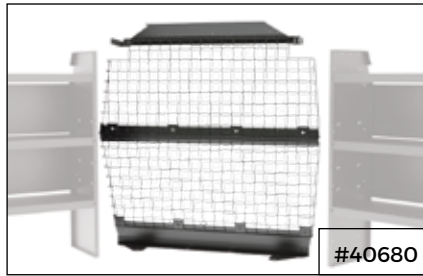

Products Featured in the Ram Packages

For complete details on all parts in this catalog, please visit www.kargomaster.com.

#40640

#40680

#4826L
#4832L
#48320
#48324
#48420
#48424
#48524

#40010
#40020
#40040

#40070
#40080
#40090

#40250

#40220

#40100
#40200

#40280

#40230

#40270

#40200
#48240

#4067A

#4832A
#4862A

#4002A